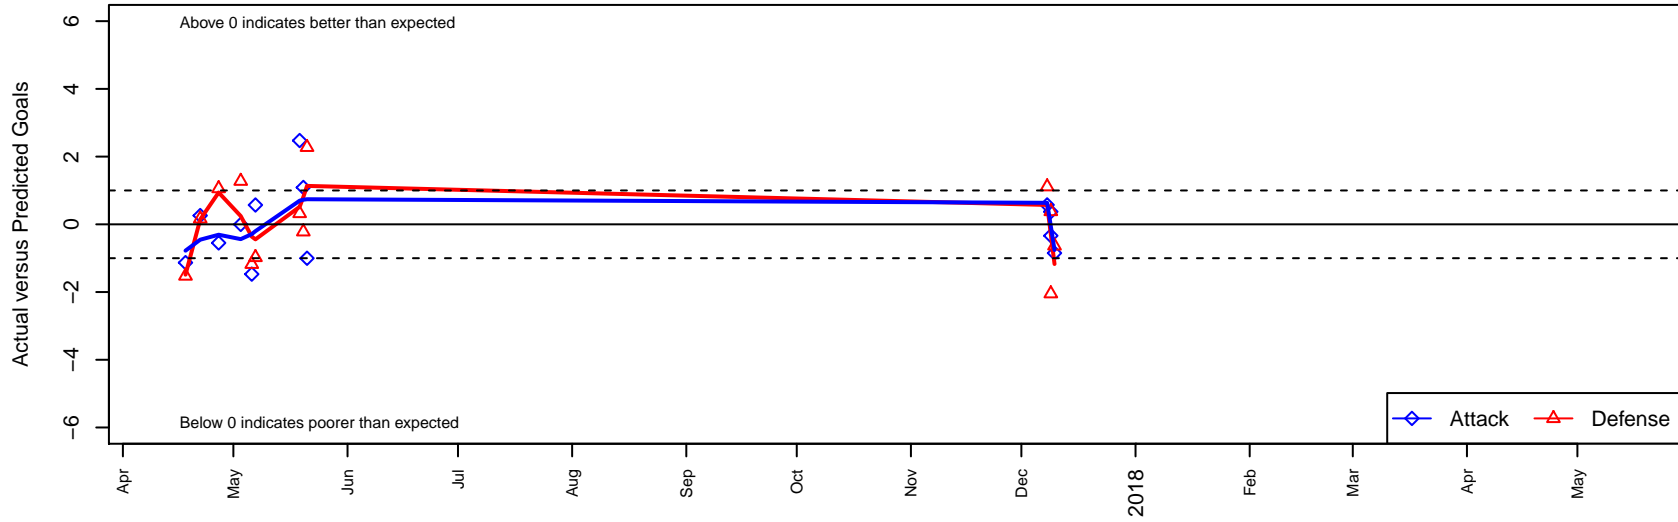

Idaho Rush Premier B99

Idaho Rush Soccer
 Boise, ID
 B99 total strength=1679
 attack=25.75 defense=17.18

alt names used:
 IDAHO RUSH 99 PREMIER (ID)

Venues played:
 2016 Spr Idaho D3 U17/18/19
 2016 ID State Cup U18
 2017 Timbers Winter Showcase 1999 Showcas

Idaho Rush Premier B99
 Dots are actual minus expected GF (blue circles) and GA (red triangles).
 Blue line is smoothed change in attack strength. Red is smoothed change in defense strength.

**attack and defense variance (black dot)
relative to other teams
and top 10 in region**